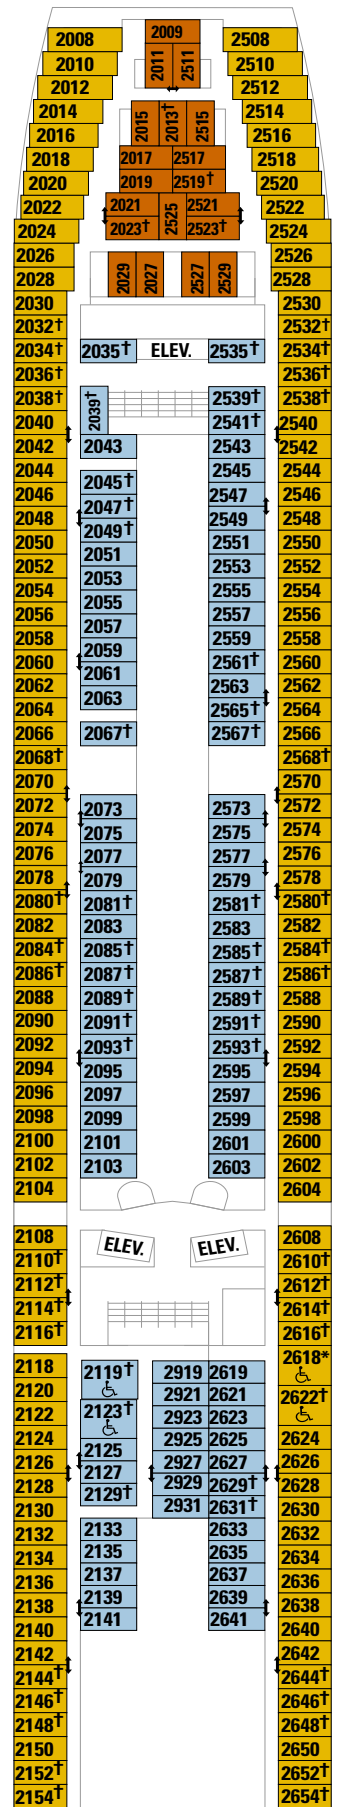

Get out there.®

Deck Two on Enchantment of the Seas

OCEANVIEW

I Oceanview Stateroom

Two twin beds (can convert into queen-size), sitting area with sofa, vanity area and a private bathroom. (154 sq. ft.)
Please note: Staterooms 2008-2014 & 2508-2514 have two portholes instead of a window.

INTERIOR

N Q Interior Stateroom

Two twin beds (can convert into queen-size), vanity area, and a private bathroom. (140 sq. ft.)

SYMBOL LEGEND

- △ Stateroom with sofa bed.
- * Stateroom has third Pullman bed available.
- † Stateroom has third and fourth Pullman beds available.
- ↕ Connecting staterooms.
- ♿ Indicates accessible staterooms.
- ◆ Stateroom with sofa bed and third Pullman bed available.
- ‡ Stateroom has four additional Pullman beds available.

* Deck Plans on this site are frequently updated. Please note that Printable Deck Plans may not reflect the most recent changes.